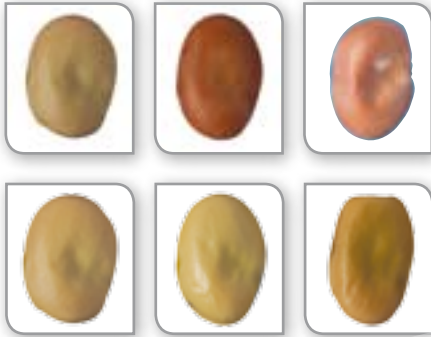

Defect Type: Poor Colour

Sound

Defective

Beans: Common Defects

Defect Type: Bin Burnt & Heat Damaged, Mouldy & Caked

Sound

Defective

Beans: Common Defects

Defect Type: Insect Damaged and Sprouted

Sound

Defective (Insect Damaged)

Defective (Sprouted)

SAMPLE ONLY

Beans: Common Defects