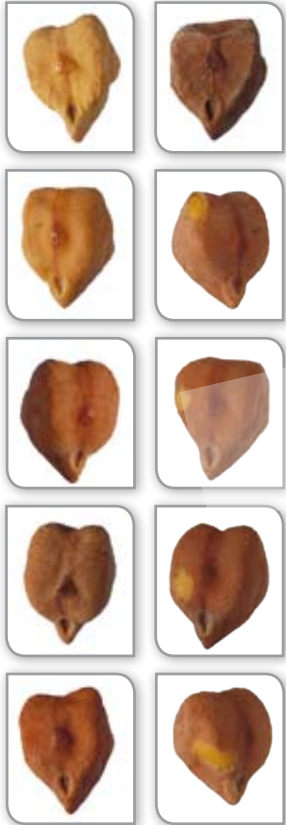

# Defect Type: Broken, Chipped, Loose Seed Coat and Split

## Defective

SAMPLE ONLY

Desi Chickpeas: Common Defects

# Defect Type: Frost Damaged, Shrivelled and Wrinkled

Sound

Defective

Desi Chickpeas: Common Defects

# Defect Type: Insect Damaged and Sprouted

Sound

Defective (Insect Damaged)

Defective (Sprouted)

SAMPLE ONLY

Desi Chickpeas: Common Defects