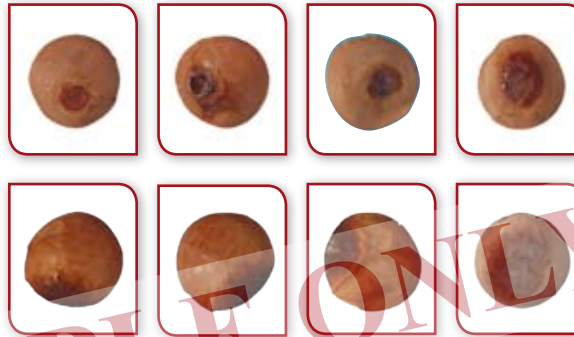

Defect Type: Poor Colour Seed Coat

Sound

Defective

Red Lentils: Common Defects

Defect Type: Ascochyta, Stained & Weather Damaged

Sound

Defective (Ascochyta)

Defective (Stained & Weather Damaged)

Red Lentils: Common Defects

Defect Type: Broken, Chipped, Loose Seed Coat and Split

Sound

Defective

Red Lentils: Common Defects

Defect Type: Insect Damaged and Sprouted

Sound

Defective (Insect Damaged)

Defective (Sprouted)

Red Lentils: Common Defects