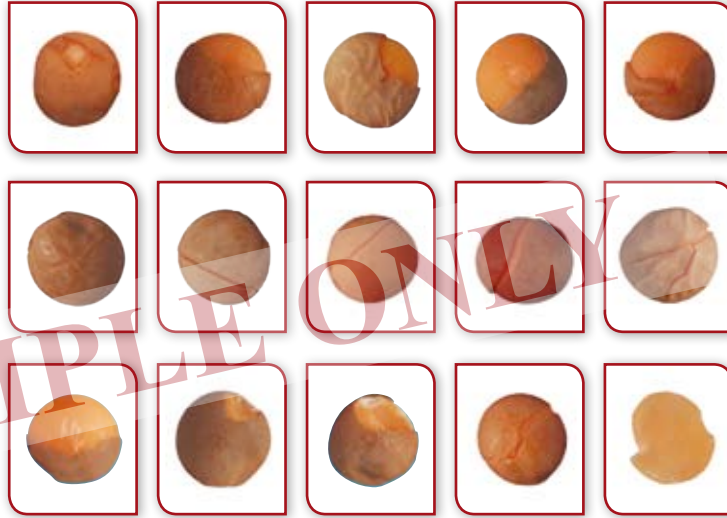

Defect Type: Poor Colour Seed Coat

Sound

Defective

Red Lentils: Common Defects

Defect Type: Ascochyta, Stained & Weather Damaged

Sound

Defective (Ascochyta)

Defective (Stained & Weather Damaged)

Red Lentils: Common Defects

Defect Type: Broken, Chipped, Loose Seed Coat and Split

Sound

Defective

Red Lentils: Common Defects

Defect Type: Insect Damaged and Sprouted

Sound

Defective (Insect Damaged)

Defective (Sprouted)

Red Lentils: Common Defects