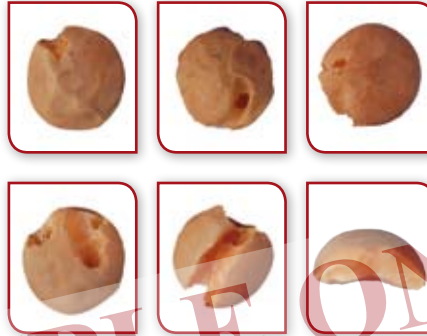

Defect Type: Poor Colour Seed Coat

Sound

Defective

Red Lentils: Common Defects

Defect Type: Ascochyta, Stained & Weather Damaged

Sound

Defective (Ascochyta)

Defective (Stained & Weather Damaged)

Red Lentils: Common Defects

Defect Type: Broken, Chipped, Loose Seed Coat and Split

Sound

Defective

Red Lentils: Common Defects

Defect Type: Insect Damaged and Sprouted

Sound

Defective (Insect Damaged)

Defective (Sprouted)

Red Lentils: Common Defects